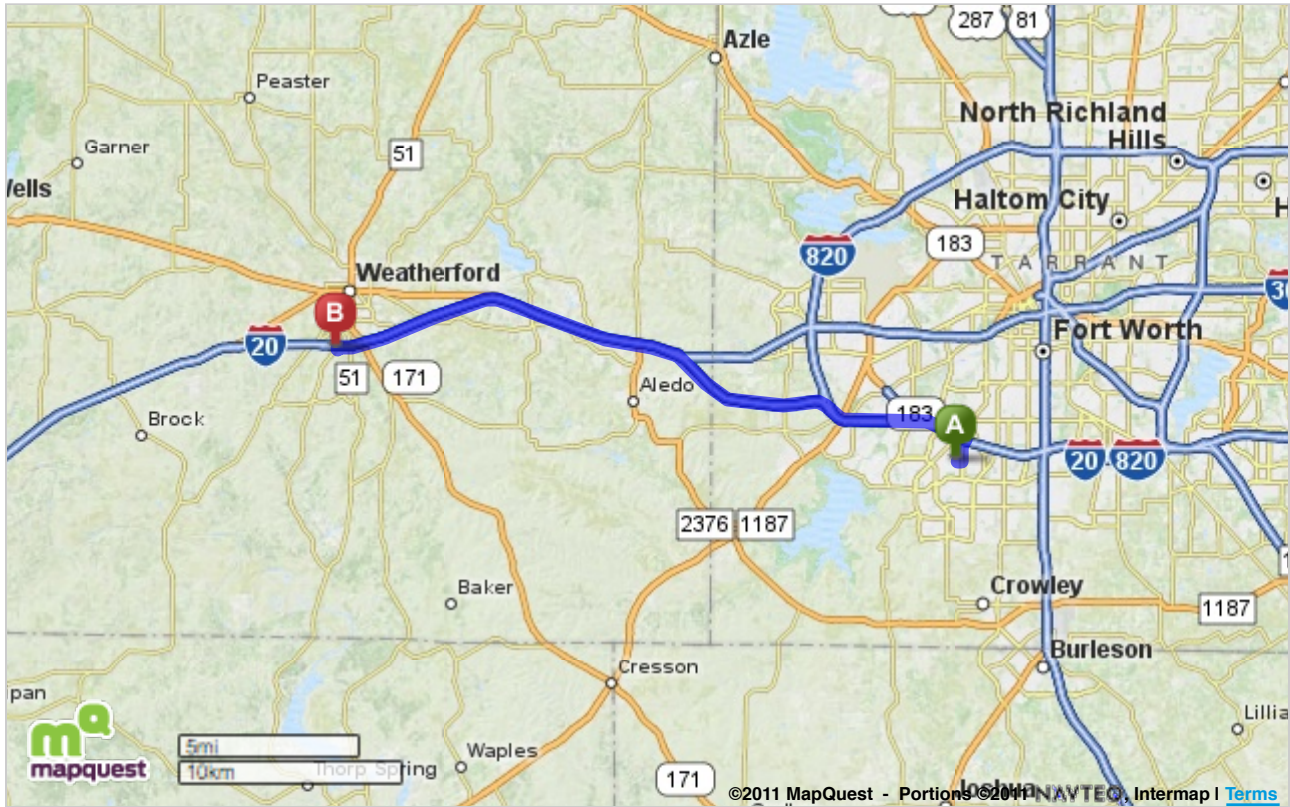

Trip to:

Weatherford High School
 2121 Bethel Rd
 Weatherford, TX 76087
 (817) 598-2862
28.31 miles
33 minutes

Notes

	Wedgwood Mid Schl 3909 Wilkie Way, Fort Worth, TX 76133 (817) 370-5830	Miles Per Section	Miles Driven
	1. Start out going east on Wilkie Way toward Wonder Dr.	Go 0.2 Mi	0.2 mi
	2. Take the 3rd left onto Woodway Dr. <i>Woodway Dr is just past Worrell Dr If you reach Marbury Dr you've gone about 0.1 miles too far</i>	Go 0.7 Mi	0.8 mi
	3. Stay straight to go onto Trail Lake Dr.	Go 0.3 Mi	1.1 mi
	4. Turn left onto SW Loop 820. <i>If you reach Bilglade Rd you've gone about 0.2 miles too far</i>	Go 0.5 Mi	1.6 mi
	5. Merge onto I-20 W via the ramp on the left.	Go 24.6 Mi	26.2 mi
	6. Take EXIT 408 toward Tin Top Rd / S. Main St.	Go 0.3 Mi	26.5 mi
	7. Stay straight to go onto I-20 Service Rd / W Interstate 20.	Go 1.8 Mi	28.2 mi
	8. Turn left onto Bethel Rd / FM-1884. <i>Bethel Rd is 0.5 miles past Tin Top Rd If you reach I-20 W you've gone about 0.2 miles too far</i>	Go 0.08 Mi	28.3 mi
	9. 2121 BETHEL RD is on the left. <i>Your destination is just past W Interstate 20 If you reach Narry Ln you've gone about 0.3 miles too far</i>		28.3 mi

Weatherford High School
2121 Bethel Rd, Weatherford, TX 76087
(817) 598-2862

28.3 mi

28.3 mi

Total Travel Estimate: **28.31 miles - about 33 minutes**

©2011 MapQuest, Inc. Use of directions and maps is subject to the MapQuest Terms of Use. We make no guarantee of the accuracy of their content, road conditions or route usability. You assume all risk of use. [View Terms of Use](#)

Get Directions even quicker! features.mapquest.com/toolbar/ 